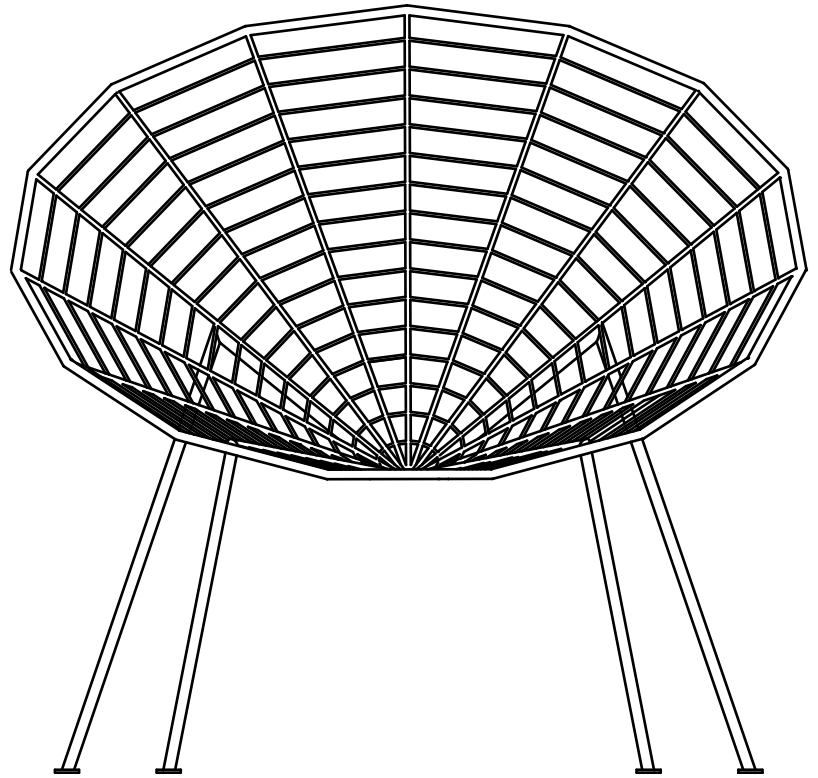

## SPIDEY

Namit Khanna

Length 29.50 inches

Breadth 34.50 inches

Height 30.00 inches

Seat Height 13.00 inches

Material Iron

Finishes Black Textured  
Powdercoat